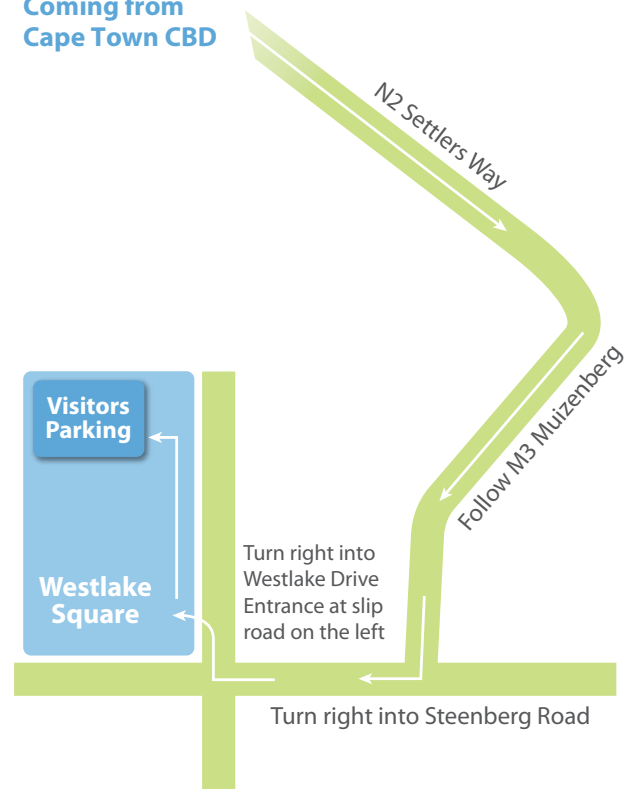

Directions to our Office

Directions from Cape Town

(CT International Airport, CBD, Newlands, Plumstead, Claremont)

1. Take the Simon van der Stel Road (M3) towards Muizenberg
2. Continue on to the T-Junction at the end of the M3
3. Turn right at these Traffic Lights onto Steenberg Road (M42) and continue in the direction of Ou Kaapse Weg
4. At the first traffic lights, turn right onto Westlake Drive (keep in the left hand lane)
5. Take the first slip road to the left and into Westlake Square. Turn immediately right
6. Secure parking is available for the visitors on the left at the end of the brick driveway

Directions from N1

(Century City, Durbanville, Paarl)

1. Take the N1 towards the Cape Town CBD
2. Make your way onto the N2 / Settlers Way road
3. Continue on towards Simon van der Stel Road (M3) towards Muizenberg
4. Continue on to the T-Junction at the end of the M3
5. Turn right at these Traffic Lights onto Steenberg Road (M42) and continue in the direction of Ou Kaapse Weg
6. At the first traffic lights, turn right onto Westlake Drive (keep in the left hand lane)
7. Take the first slip road to the left and into Westlake Square. Turn immediately right
8. Secure parking is available for the visitors on the left at the end of the brick driveway

Important Notice

- After entering Westlake Square, please report to the Main Security Office, who will then direct you to Unit D9, which is located on the first floor
- Please collect a parking ticket and please ensure that your ticket is stamped by us before departing

New Address

Unit D9, Westlake Square
1 Westlake Drive
Tokai
Cape Town

GPS Co-Ordinates

34 04'50"S 18 26'22"E

Map

Coming from
Cape Town CBD

 Consider the environment before printing